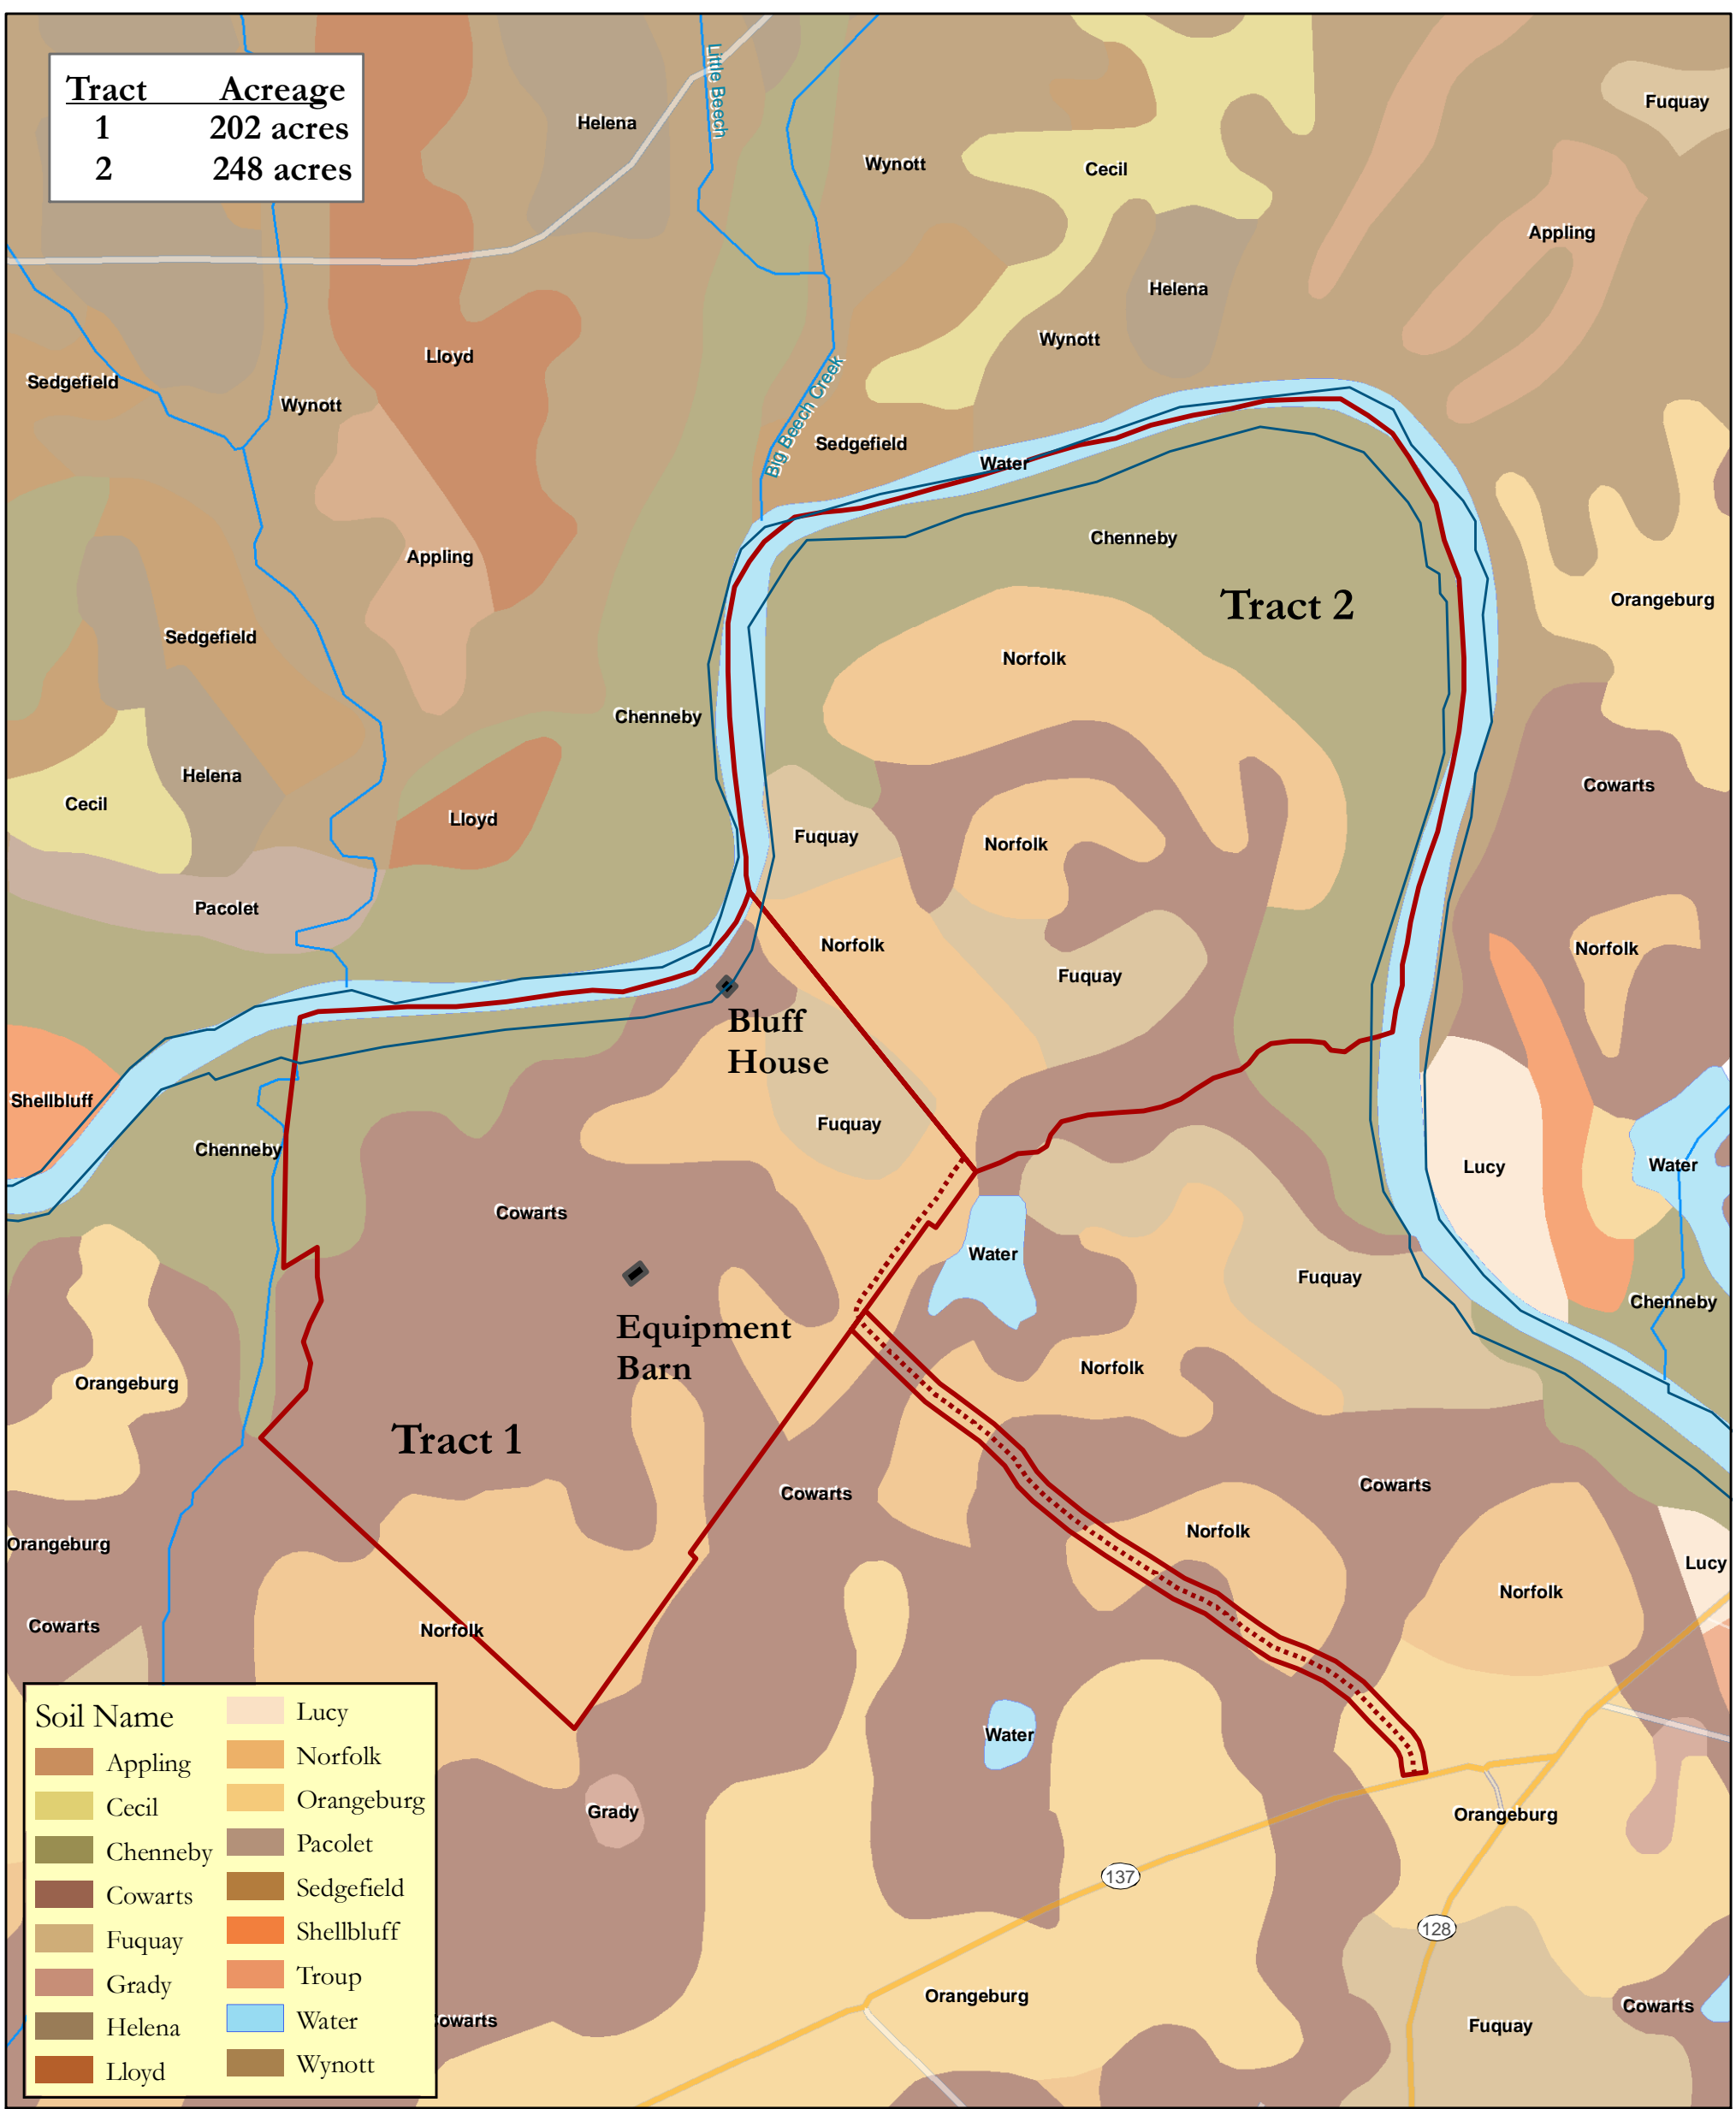

Tract	Acres
1	202 acres
2	248 acres

Soil Name	Color
Appling	Light Brown
Cecil	Yellow-Green
Chenneby	Green
Cowarts	Dark Brown
Fuquay	Light Tan
Grady	Light Brown
Helena	Dark Green
Lloyd	Dark Brown
Lucy	Light Pink
Norfolk	Orange
Orangeburg	Light Orange
Pacolet	Dark Brown
Sedgefield	Dark Brown
Shellbluff	Orange
Troup	Light Orange
Water	Blue
Wynott	Dark Brown

PLANTATION AUCTION GROUP, LLC

This is a proprietary analysis and not to be distributed
© Plantation Auction Group, LLC
8240 Centerville Road - Tallahassee, FL 32309
Cell: 850.508.2999 - Telephone: 850.907.2076
www.plantationauction.com
© 2009

River Bluff

450 +/- total acres Taylor County, Georgia

Sealed Bid Week:
November 12 - November 19,
2009 2 PM ET

- Streams
- - - - Access Road
- Structures
- River Bluff

Soils Data from USDA Natural Resource Conservation Service - 1996